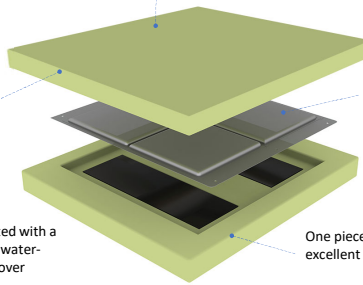

		WIDTH									
cm		36	38	41	43	46	48	51	56	61	
inch		14	15	16	17	18	19	20	22	24	
DEPTH	36	■	■	■							
	38	■	■	■							
	41	■	■	■		■					
	43				■	■	■				
	46			■		■			■	■	
	51								■	■	

Can be used any way up in any direction

Lightweight comfortable foam that moulds to patient shape, providing excellent comfort and pressure redistributing properties

Durable high resilient foam that can be used anyway up

Utilises silicon fluid sac from Flo-tech range for pressure redistribution

Cushion protected with a multi stretch water-resistant cover

One piece moulded design excellent for side transfers

Standard features:

- Very High risk
- 3" height
- Flat - any way up
- Foam and fluid combination
- Sewn cover
- Weight limit: 30 stone